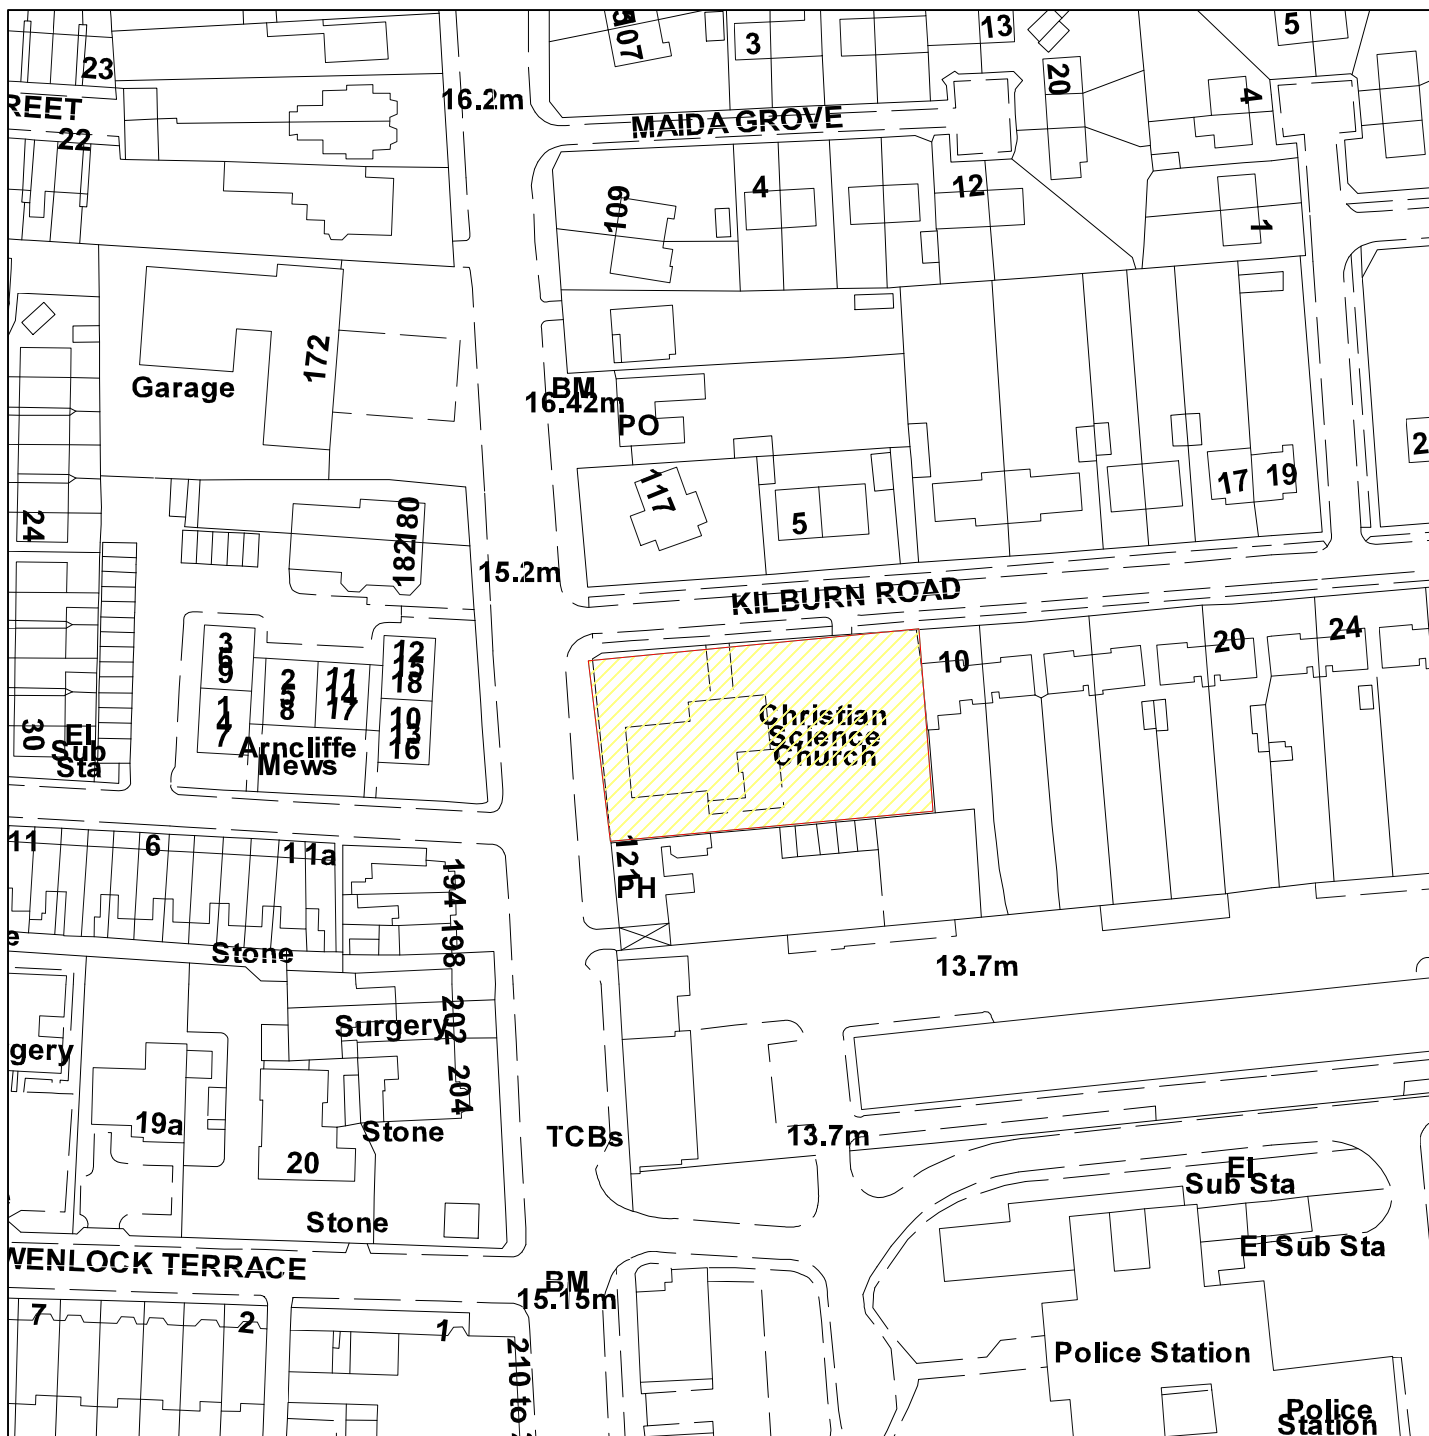

# Christian Science Church, Kilburn Road, York YO10

08/00113/FULM

GIS by ESRI (UK)

Scale : 1:1250

Reproduced from the Ordnance Survey map with the permission of the Controller of Her Majesty's Stationery Office © Crown Copyright 2000.

Unauthorised reproduction infringes Crown Copyright and may lead to prosecution or civil proceedings.

Produced using ESRI (UK)'s MapExplorer 2.0 - <http://www.esriuk.com>

<b>Organisation</b>	City of York Council
<b>Department</b>	City Strategy
<b>Comments</b>	Application site
<b>Date</b>	31 March 2008
<b>SLA Number</b>	Not set